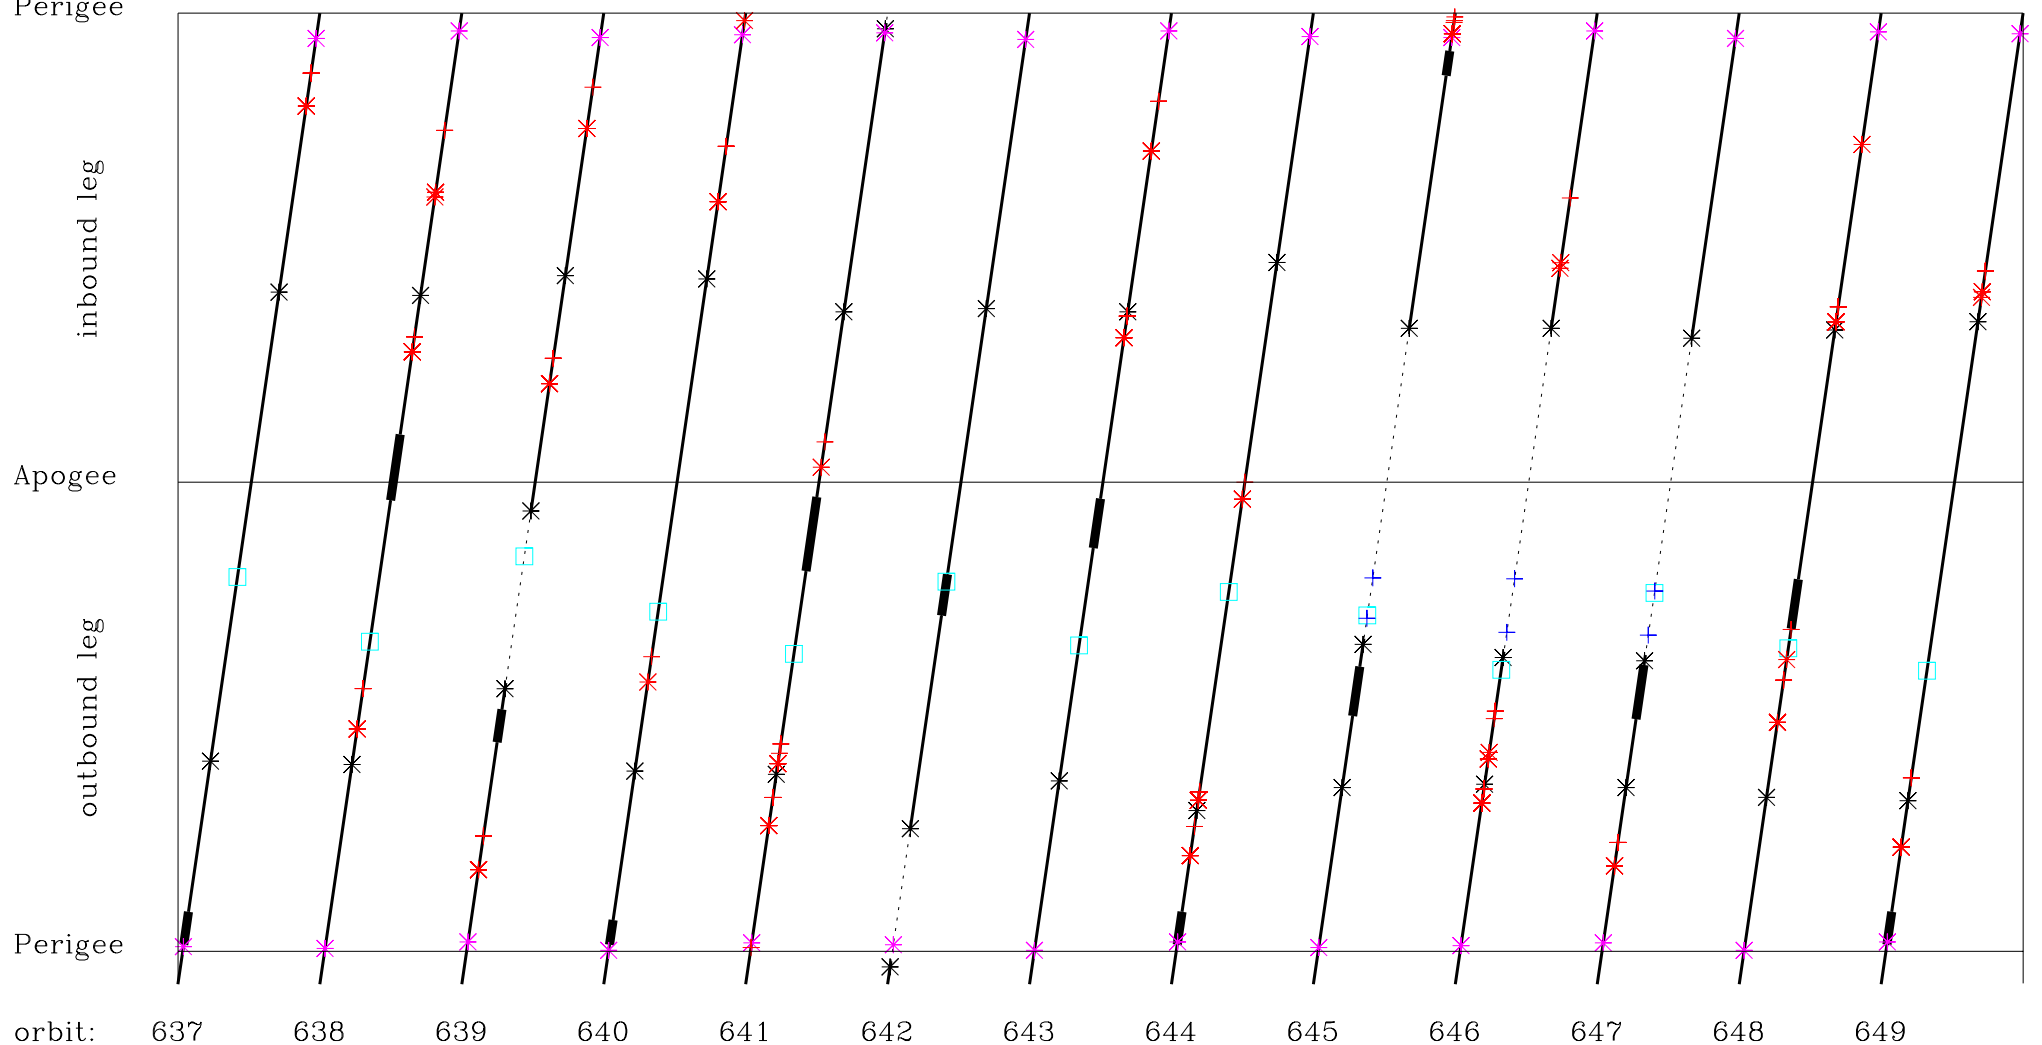

CLUSTER Master Science Plan, Aug/Sep 2004

UT(apo):
LT(apo) 01
Perigee

Sep 2004
23

s: special orbit
△ bow shock
◇ magnetopause
□ neutral sheet
— nominal mode
█ burst mode
* × bm3 dumps

* rad belt bdy
+ eclipse bdy
* DSN start
+ DSN stop