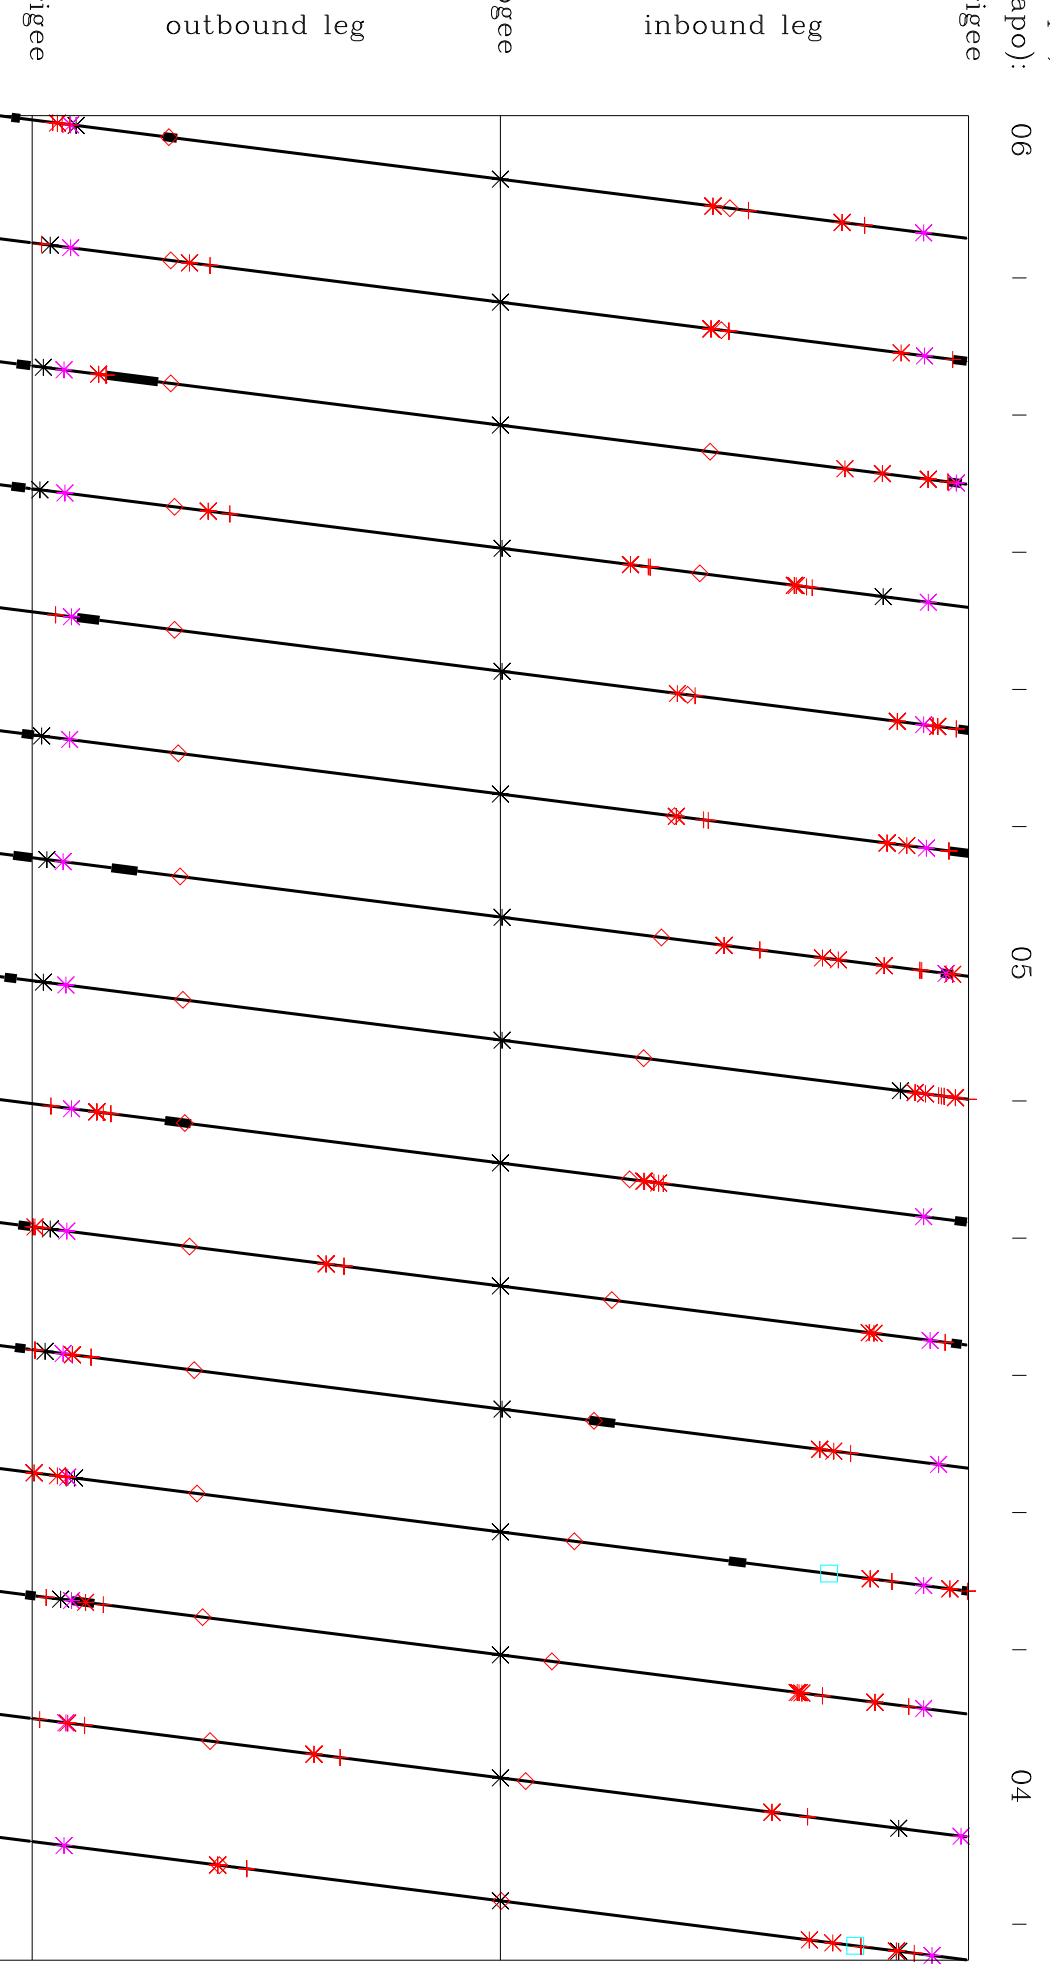

CLUSTER Master Science Plan, Jun 2013

Jun 2013

Legend:

- ▲ bow shock
- ◇ magnetopause
- neutral sheet
- * X bm³ dumps
- ✱ rad belt bdy
- + eclipse bdy
- ✱ WBD start
- ✱ WBD stop
- nominal mode
- burst mode