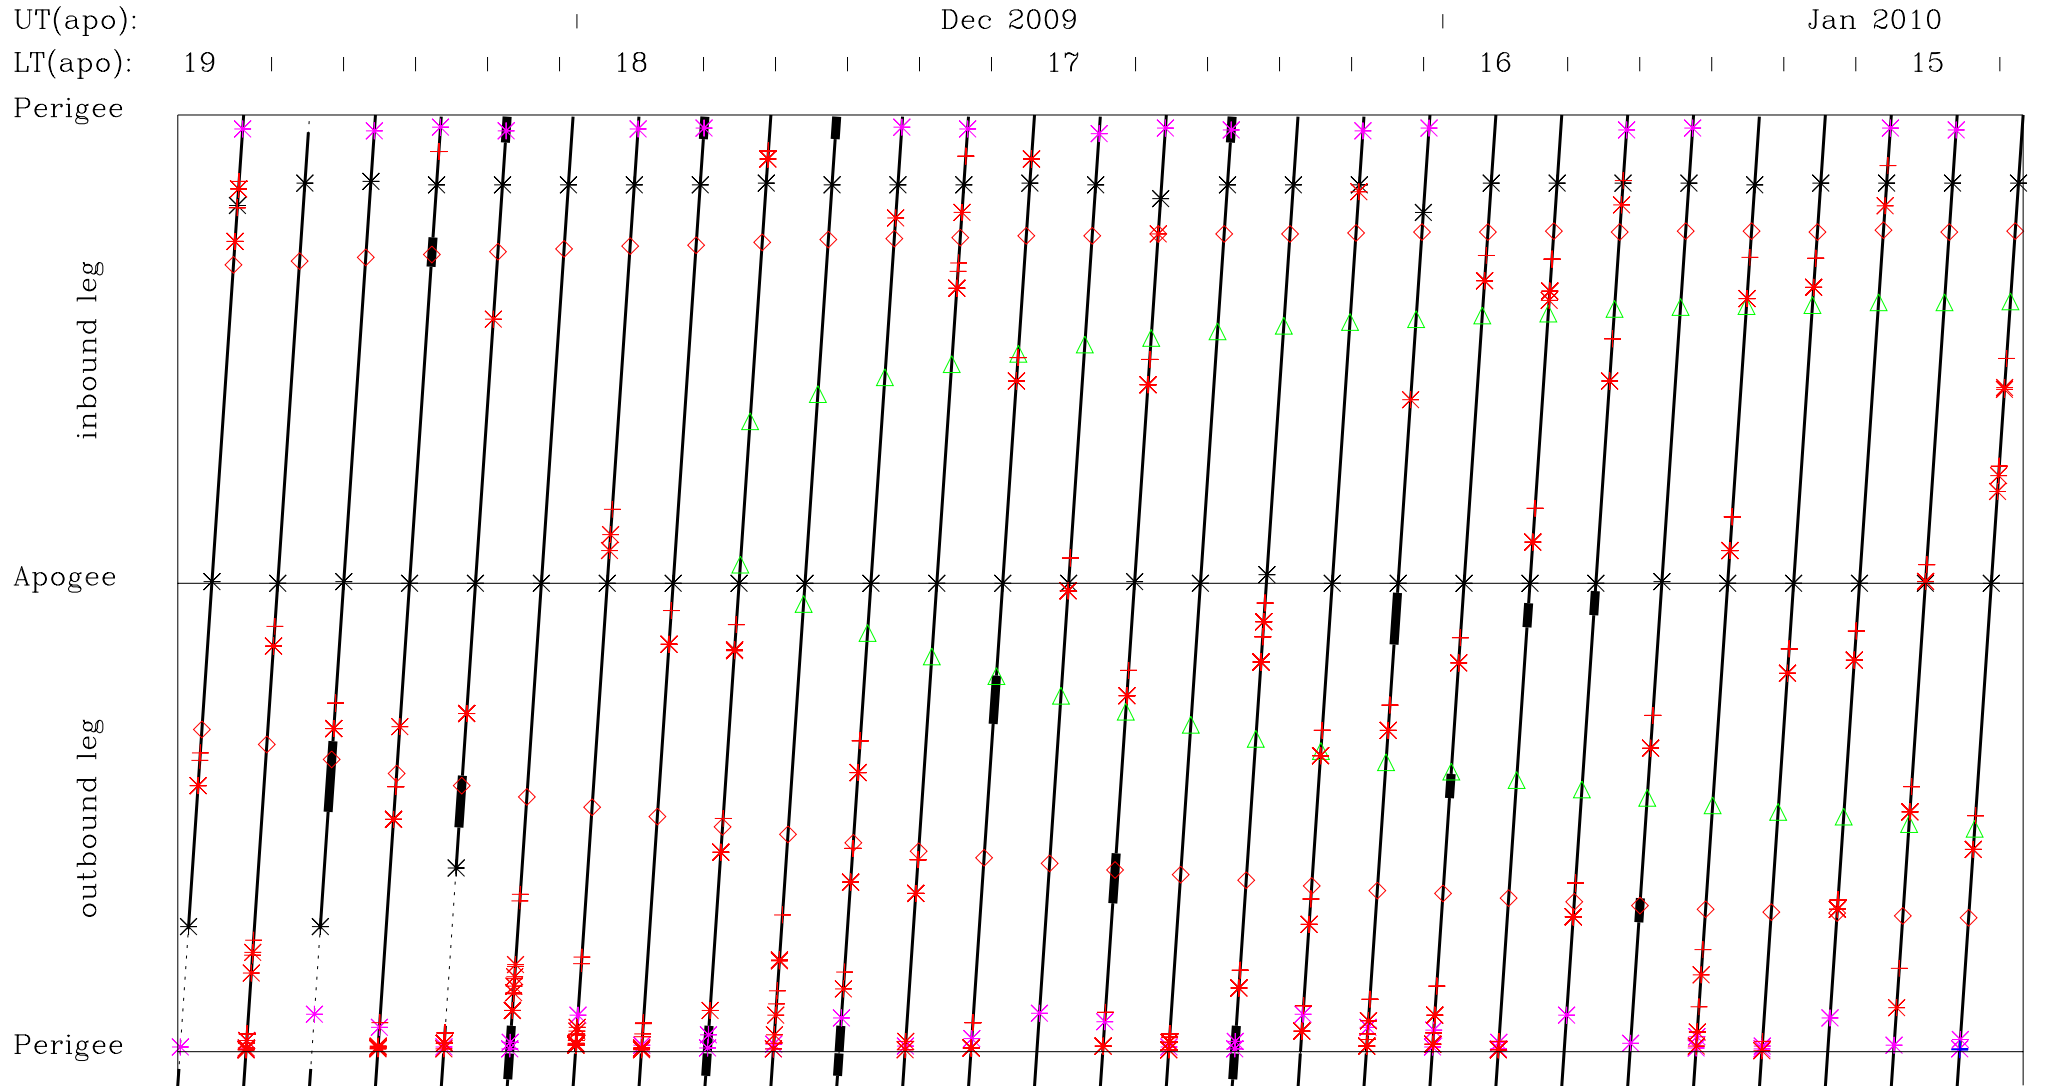

CLUSTER Master Science Plan, New segment

orbit: 1450145114521453145414551456145714581459146014611462146314641465146614671468146914701471147214731474147514761477

s: special orbit △ bow shock ◇ magnetopause □ neutral sheet — nominal mode █ burst mode * × bm3 dumps

✱ rad belt bdy + eclipse bdy ✱ WBD start + WBD stop

CLUSTER Master Science Plan, Autumn eclipses